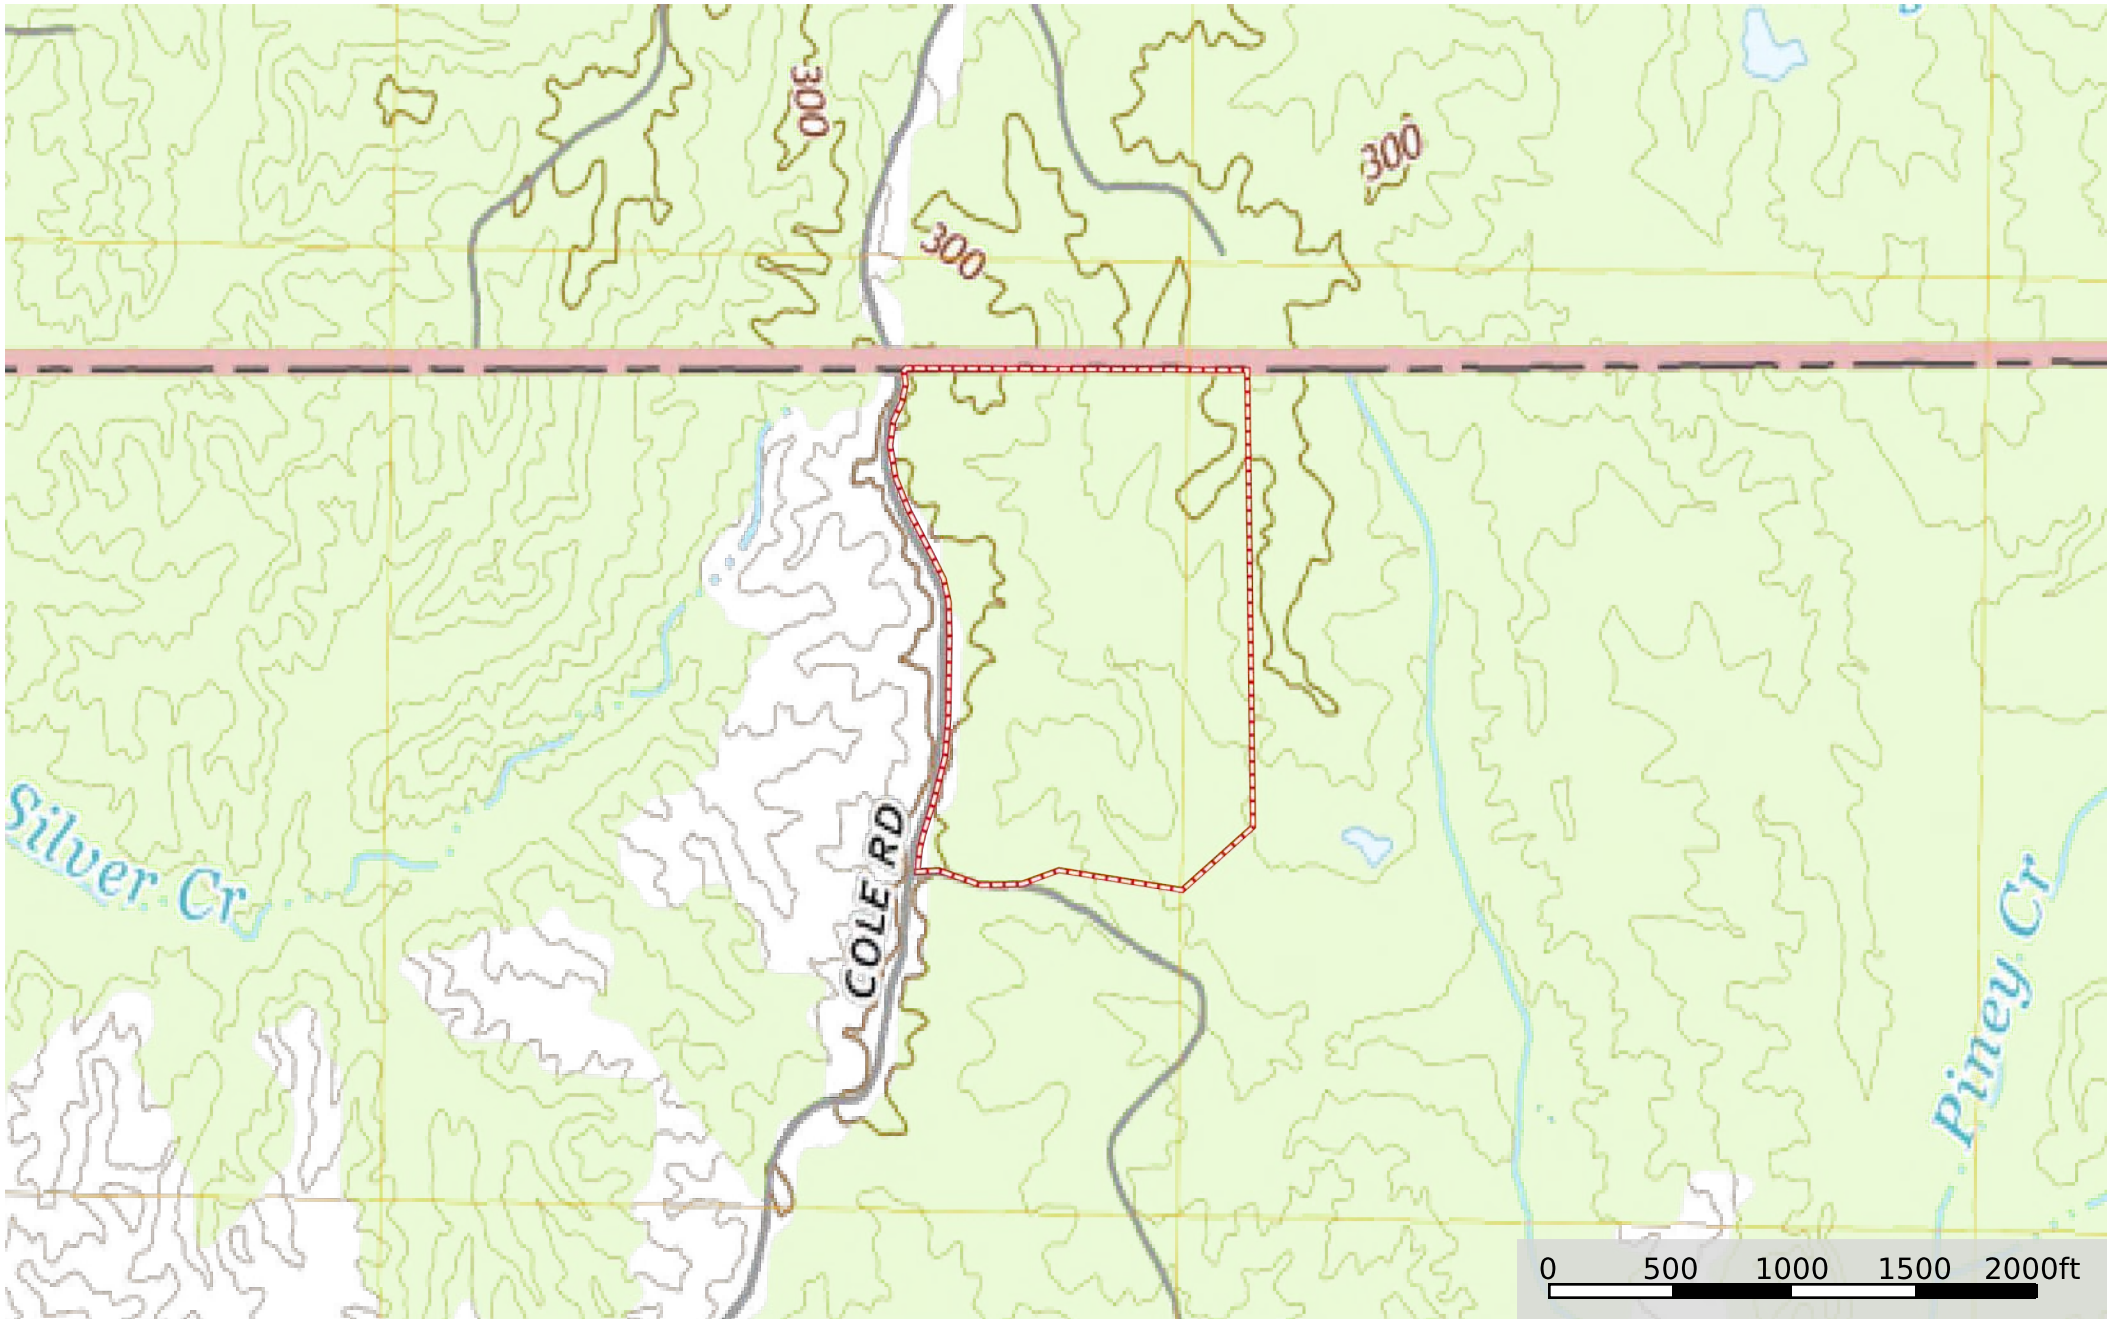

sp 55 double nickel

Mississippi, AC +/-

Boundary

 Boundary

 Boundary  Stream, Intermittent  River/Creek  Water Body

 Boundary